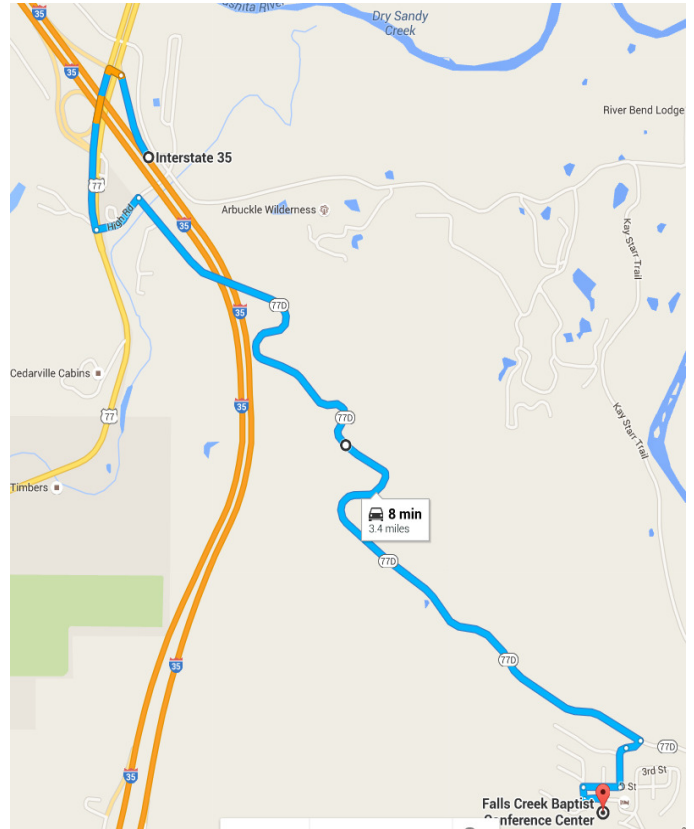

Awake Camp 2016 Directions Falls Creek Address: 6714 HWY 77D Davis, Oklahoma 73030

From Oklahoma City

Take Exit #51. Go straight across 4 lanes of Highway 77 (Fried Pie/Gas Station and Canyon Breeze Motel will be on your right). At the stop sign next to Canyon Breeze, go straight across the bridge that passes over Honey Cut Creek. This is Highway 77D. Stay on this high road that winds around the mountains for about 3 miles and you will come to the front gate at Falls Creek.

From Dallas

Take Exit 51. Turn left and cross back over Interstate 35. Turn left immediately at the first street after the overpass next to the Fried Pie/Gas Station and Canyon Breeze Motel. At the stop sign next to Canyon Breeze, go straight across the bridge that passes over Honey Cut Creek. This is Highway 77D. Stay on this high road that winds around the mountains for about 3 miles and you will come to the front gate at Falls Creek.