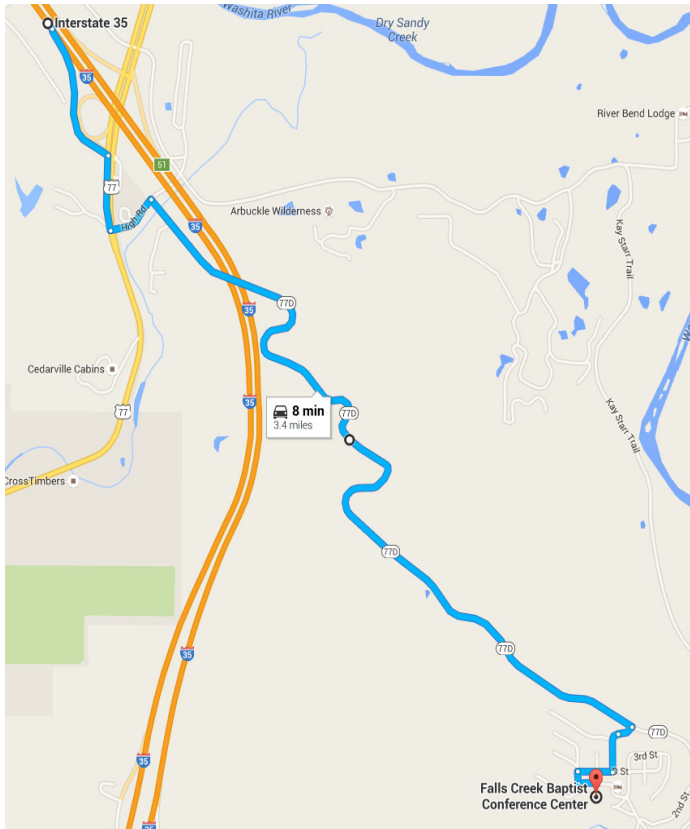

Awake Camp 2016 Directions Falls Creek Address: 6714 HWY 77D Davis, Oklahoma 73030

From Oklahoma City

Take Exit #51. Go straight across 4 lanes of Highway 77 (Fried Pie/Gas Station and Canyon Breeze Motel will be on your right). At the stop sign next to Canyon Breeze, go straight across the bridge that passes over Honey Cut Creek. This is Highway 77D. Stay on this high road that winds around the mountains for about 3 miles and you will come to the front gate at Falls Creek.

From Dallas

Take Exit 51. Turn left and cross back over Interstate 35. Turn left immediately at the first street after the overpass next to the Fried Pie/Gas Station and Canyon Breeze Motel. At the stop sign next to Canyon Breeze, go straight across the bridge that passes over Honey Cut Creek. This is Highway 77D. Stay on this high road that winds around the mountains for about 3 miles and you will come to the front gate at Falls Creek.